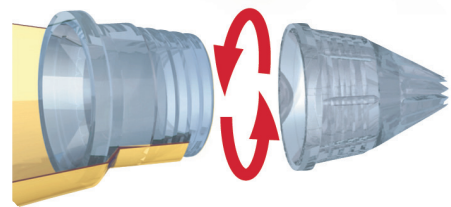

SET OF 10 INTERCHANGEABLE PASTRY TIPS

Polycarbonate pastry tips with 2 couplers – can be adapted to any pastry bags – allows you to change the tip without emptying the bag. Box of 10 tips: 3 fluted (E8, D8 and C6), 3 plain (U6, U4 and U2), 1 leg tip BU8, 1 nest tip, 1 petit four tip PF10 and 1 leaf tip no.2 as well as 2 impermeable couplers with adjustable tips.

- Designed to meet hygiene standards.
- Unbreakable and do not lose their shape.
- Transparent material makes it easy to spot bubbles.
- Can be used with both nylon pastry bags as well as disposable pastry bags.

Item #	Wt oz.
166010	7