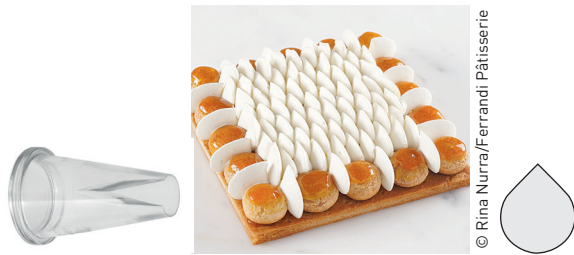

SEE P. 241 FOR ALL SHAPE RESULTS.

© Rina Nurra/Ferrandi Pâtisserie

**SAINT-HONORE PASTRY TIPS**

For decorating the Saint-Honorés, replaces the spoon, serrated, polycarbonate. Pack of 2. TUBE: STH.

Item #	Tube	Ø "
167141		13/32
167142	STH	18/32

© Rina Nurra/Ferrandi Pâtisserie

**BIRD NEST PASTRY TIPS**

Or vermicelli type, flat tip. Pierced with 7 holes of 1/16"Ø. Polycarbonate. Pack of 2.

Item #	Ø "	Holes
167170	18/32	7

**YULE LOG PASTRY TIPS**

Polycarbonate, one flat side, one serrated side. Pack of 2.

Item #	W "	Holes
167151	5/8	6
167152	7/8	8

**VERINE TUBE**

Inserted into a piping bag this long tube enables you to fill verine simply without touching the sides.

Item #	Ø "	H "
167180	1/3	4

**SET OF 10 INTERCHANGEABLE PASTRY TIPS**